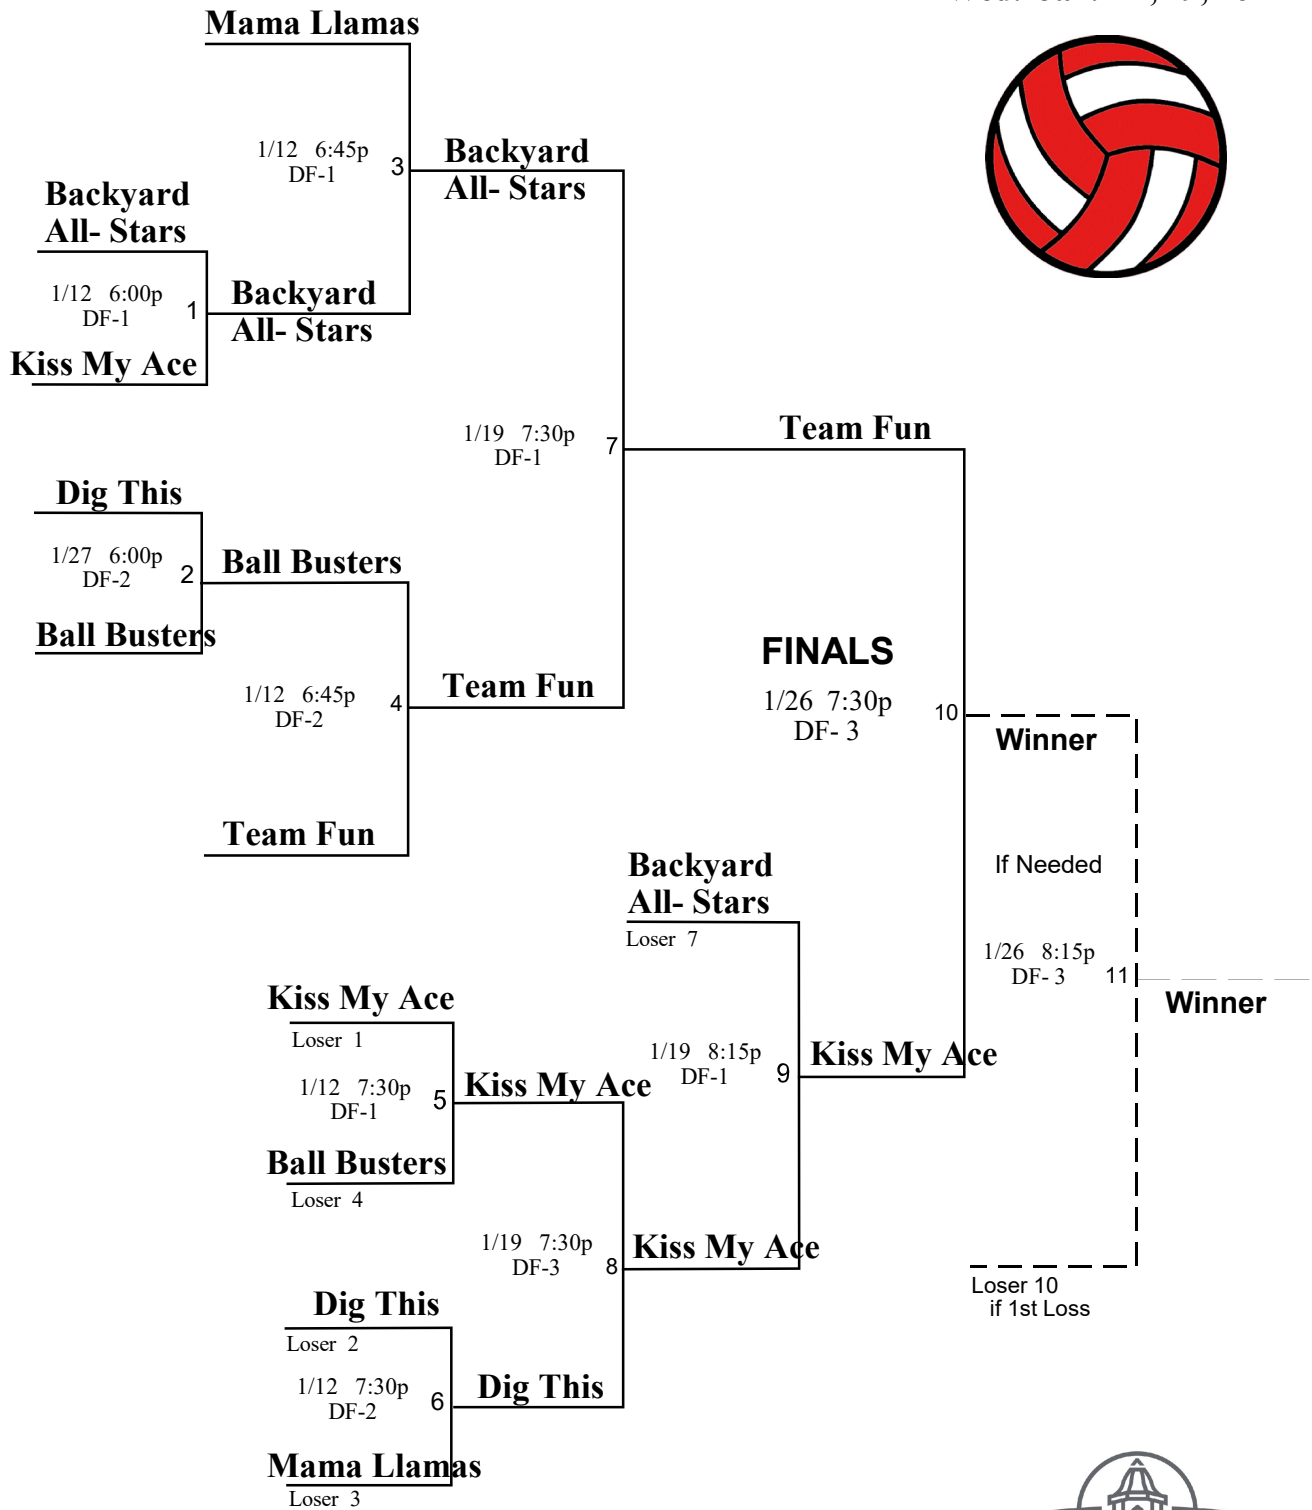

Wednesday Flite 2

2022 Women's Volleyball City Tournament Wed. Jan. 12, 19, 26

Court Key

- DF-1 Diamond Fork Middle - Court 1
- DF-2 Diamond Fork Middle - Court 2
- DF-3 Diamond Fork Middle - Court 3
- DF-4 Diamond Fork Middle - Court 4